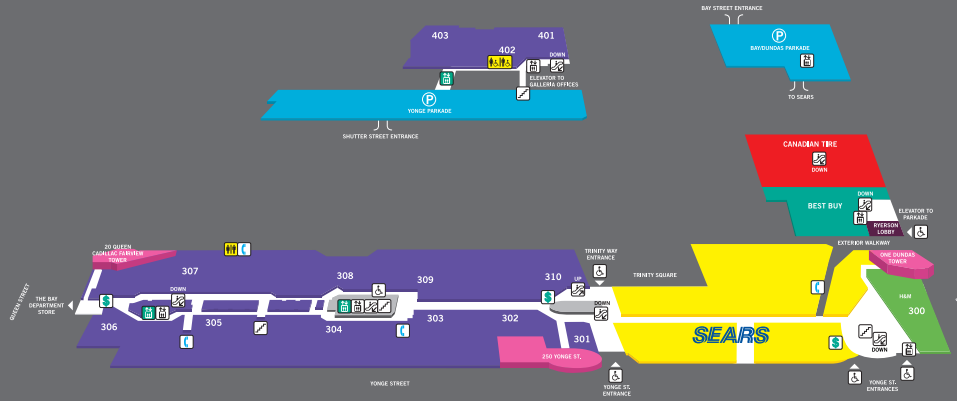

LEVEL 4

LEVEL 3

LEVEL 2

LEVEL 1

CONCOURSE

TORONTO EATON CENTRE

*In. To. You.*

### DIRECTORY

- ELEVATORS
- ELEVATORS TO PARKING
- ESCALATOR
- WASHROOMS
- HANDICAP
- TELEPHONES
- GUEST SERVICES
- BANKING MACHINES
- STAIRCASE
- SUBWAY
- CENTRE COURT FOUNTAIN
- RETAIL STORES
- SEARS
- CANADIAN TIRE
- MARKS WORK WAREHOUSE
- BEST BUY
- H&M
- OFFICE TOWERS
- FOOD COURT
- RYERSON LOBBY
- PARKING
- DOWNTOWN WALKWAY

**Children's Apparel**

118 abercrombie	416.979.0800
207 babyGap	416.591.0512
114 Children's Place, The	416.581.1444
004 Gap Kids	416.599.8802
300 H & M	416.593.0064
121 Old Navy	416.593.0065
310 Zara	647.288.0333

001 Quizno's	416.591.1398
110 Richtree Market Restaurant	416.351.8783
001 Ruby Thai Kitchen	416.977.6552
113 Sbarro	416.971.8980
111 Shawarma's King	416.591.9167
113 Subway	416.596.0273
111 Sushi-Q	416.596.2424
001 Sweet Rosie's	416.598.1177
113 Taco Villa	416.977.8333
113 Thai Express	416.828.5850