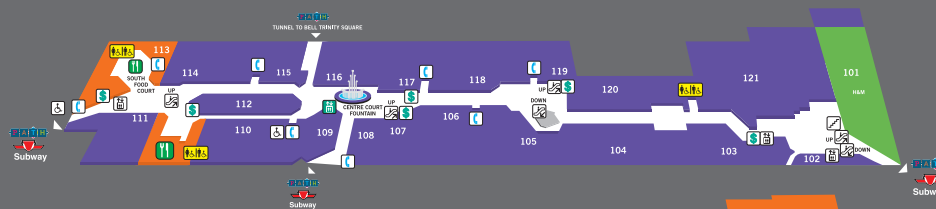

LEVEL 4

LEVEL 3

LEVEL 2

LEVEL 1

CONCOURSE

TORONTO EATON CENTRE

*In. To. You.*

### DIRECTORY

- ELEVATORS
- ELEVATORS TO PARKING
- ESCALATOR
- WASHROOMS
- HANDICAP
- TELEPHONES
- GUEST SERVICES
- BANKING MACHINES
- STAIRCASE
- SUBWAY
- CENTRE COURT FOUNTAIN
- RETAIL STORES
- SEARS
- CANADIAN TIRE
- MARKS WORK WAREHOUSE
- BEST BUY
- H&M
- OFFICE TOWERS
- FOOD COURT
- RYERSON LOBBY
- PARKING
- DOWNTOWN WALKWAY

**Fast Food**

001 A & W	416.979.3221
001 Arby's	416.979.3221
001 Bourbon Street Grill	416.977.6688
306 Cultures	416.596.7987
113 Druxy's	416.979.9747

001 Edo Japan	416.348.8752
112 Freshii	416.598.4441
113 Harvey's	416.595.9224
113 Jimmy the Greek	416.348.8869
113 Kentucky Fried Chicken	416.596.7472
001 London Style Fish & Chips	416.348.8663
113 Made in Japan	416.599.7956
113 Manchu Wok	416.348.8726
111 McDonald's	416.585.9502
306 McDonald's	416.597.2412
001 Mrs. Vanelli's	416.599.7922
001 New Asia Chinese Food	416.971.9196
001 New York Fries	416.348.8714
113 New York Fries	416.408.3501
Orange Julius/Dairy Queen	416.972.9982