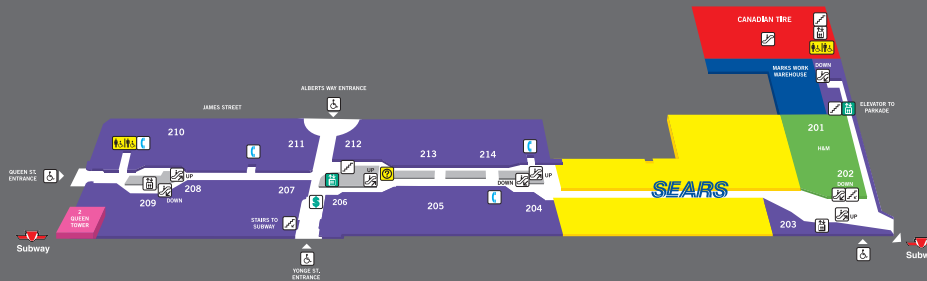

LEVEL 4

LEVEL 3

LEVEL 2

LEVEL 1

CONCOURSE

TORONTO EATON CENTRE

*In. To. You.*

### DIRECTORY

- ELEVATORS
- ELEVATORS TO PARKING
- ESCALATOR
- WASHROOMS
- HANDICAP
- TELEPHONES
- GUEST SERVICES
- BANKING MACHINES
- STAIRCASE
- SUBWAY
- CENTRE COURT FOUNTAIN
- RETAIL STORES
- SEARS
- CANADIAN TIRE
- MARKS WORK WAREHOUSE
- BEST BUY
- H&M
- OFFICE TOWERS
- FOOD COURT
- RYERSON LOBBY
- PARKING
- DOWNTOWN WALKWAY